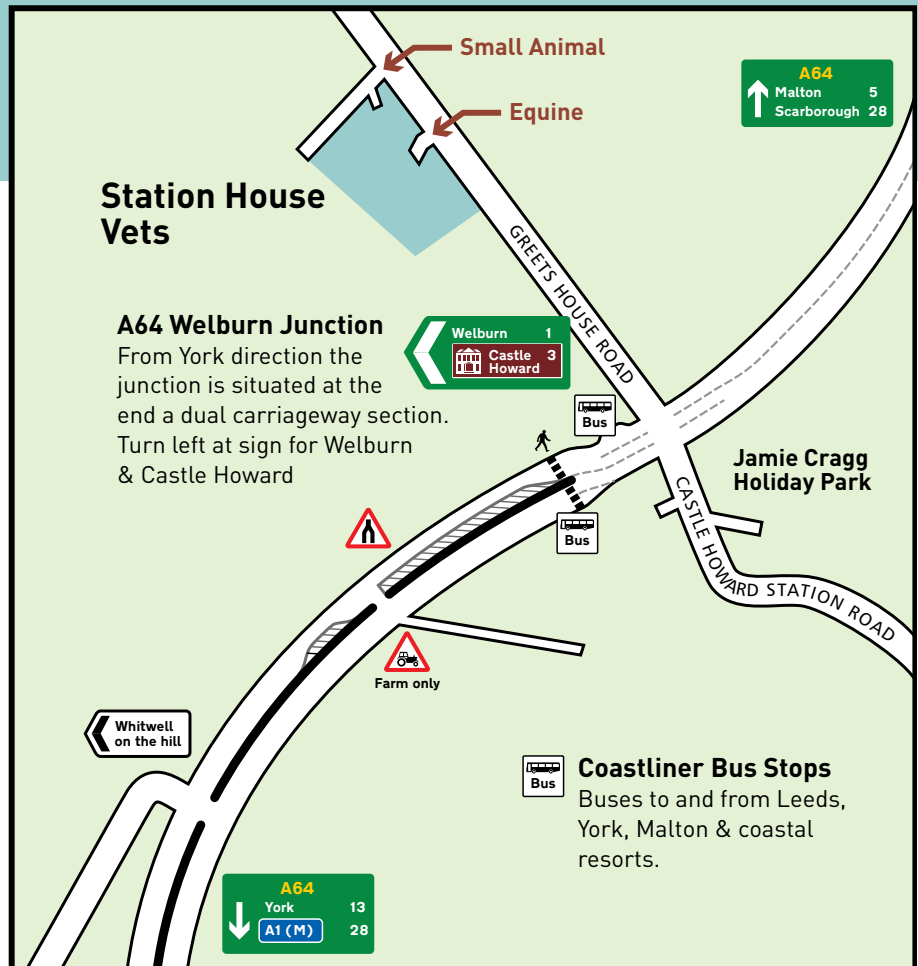

STATION HOUSE VETS

HOW TO FIND US

Station House Vets
Teal House
Greets House Road
Welburn
YORK
YO60 7EP

Telephone
01653 618303

Fax
01653 619604

E-mail
admin@stationhousevets.co.uk

www.stationhousevets.com

Public Transport

Railway Stations:

Malton 5 miles
York 13 miles

Bus:

Coastliner bus stops 5 minutes walk from practice. Direct bus services from Leeds, York, Malton and coastal resorts of North Yorkshire.

Interactive Web Links available within original PDF document.

Road Network with milage calculation from key towns and cities